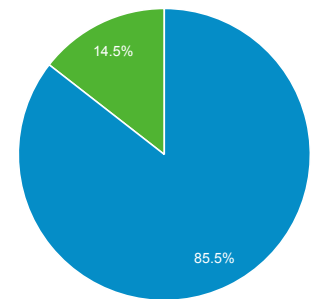

Audience Overview

All Users
100.00% Users

Jan 1, 2015 - Dec 31, 2015

Overview

Users 209,382	New Users 205,886	Sessions 320,478
Number of Sessions per User 1.53	Pageviews 1,278,321	Pages / Session 3.99
Avg. Session Duration 00:03:34	Bounce Rate 42.49%	

■ New Visitor ■ Returning Visitor

Language	Users	% Users
1. en-us	144,059	68.11%
2. en-gb	13,019	6.15%
3. ar	10,581	5.00%
4. de	3,559	1.68%
5. fr	3,553	1.68%
6. ar-ae	2,594	1.23%
7. zh-cn	2,382	1.13%
8. ru	2,161	1.02%
9. de-de	1,989	0.94%
10. pt-br	1,887	0.89%