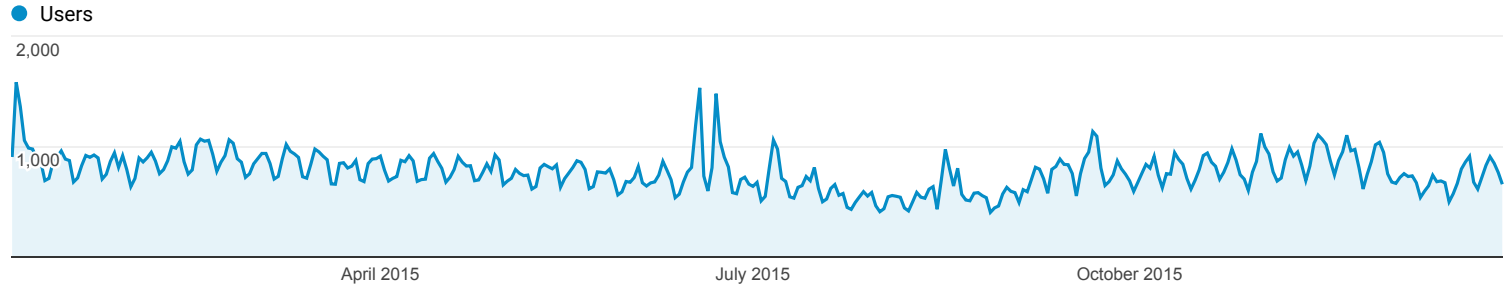

Audience Overview

All Users
100.00% Users

Jan 1, 2015 - Dec 31, 2015

Overview

Users 209,382	New Users 205,886	Sessions 320,478
Number of Sessions per User 1.53	Pageviews 1,278,321	Pages / Session 3.99
Avg. Session Duration 00:03:34	Bounce Rate 42.49%	