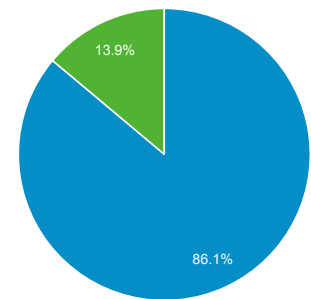

Audience Overview

All Users
100.00% Users

Jan 1, 2016 - Dec 31, 2016

Overview

Users

| | | |
|--|-------------------------------|--------------------------------|
| Users 195,147 | New Users 192,788 | Sessions 315,829 |
| Number of Sessions per User 1.62 | Pageviews 1,329,337 | Pages / Session 4.21 |
| Avg. Session Duration 00:03:53 | Bounce Rate 42.53% | |

■ New Visitor ■ Returning Visitor

| Language | Users | % Users |
|-----------|---------|---------|
| 1. en-us | 129,724 | 66.62% |
| 2. en-gb | 13,968 | 7.17% |
| 3. ar | 12,695 | 6.52% |
| 4. zh-cn | 3,015 | 1.55% |
| 5. fr | 2,488 | 1.28% |
| 6. de | 2,074 | 1.07% |
| 7. ar-ae | 2,051 | 1.05% |
| 8. pt-br | 1,758 | 0.90% |
| 9. ru | 1,681 | 0.86% |
| 10. de-de | 1,444 | 0.74% |