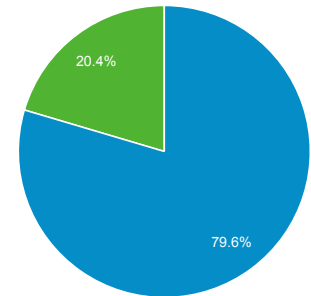

Audience Overview

All Users
100.00% Users

Jan 1, 2018 - Sep 30, 2018

Overview

● Users

■ New Visitor ■ Returning Visitor

Language	Users	% Users
1. en-us	68,875	45.35%
2. en-gb	24,571	16.18%
3. de-de	7,031	4.63%
4. fr-fr	4,385	2.89%
5. ru-ru	3,961	2.61%
6. zh-cn	3,842	2.53%
7. de	2,895	1.91%
8. ar	2,550	1.68%
9. it-it	2,485	1.64%
10. en-au	2,422	1.59%